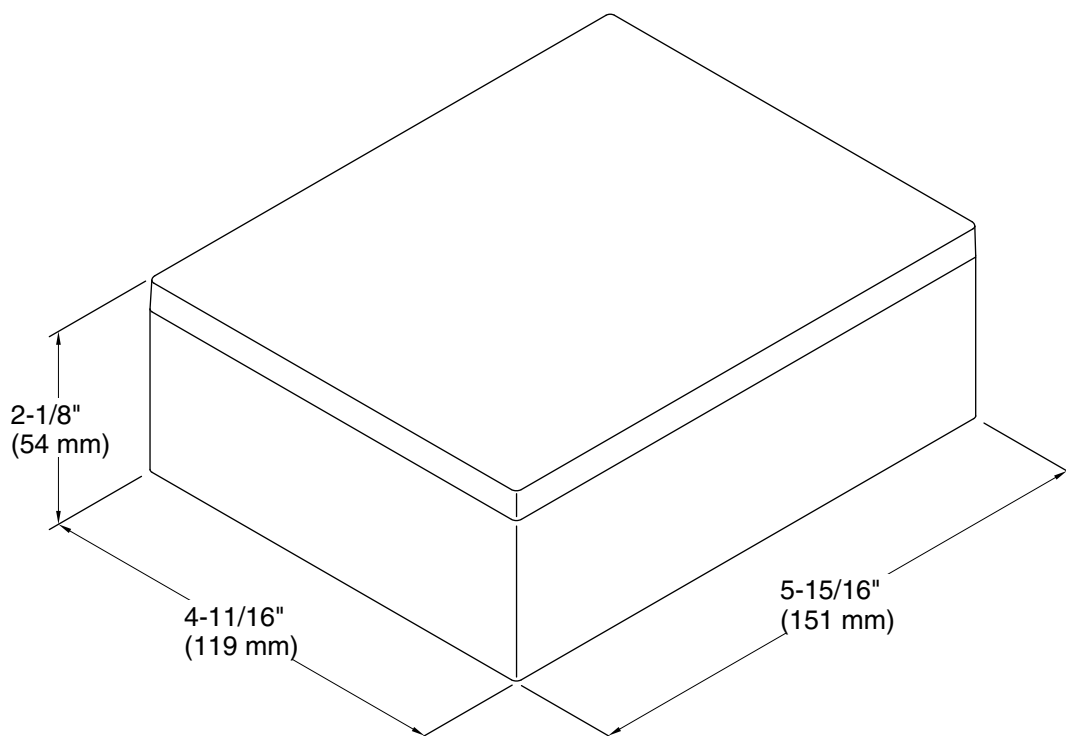

Features

- Practical storage container that fits on all Draft™ Hotelier shelves.
- Coordinates with other products in the Draft collection.

Recommended Products/Accessories

K-23723 Faucet cleaner

Codes/Standards

Technical Information

All product dimensions are nominal.

Material: Plastic, Silicone